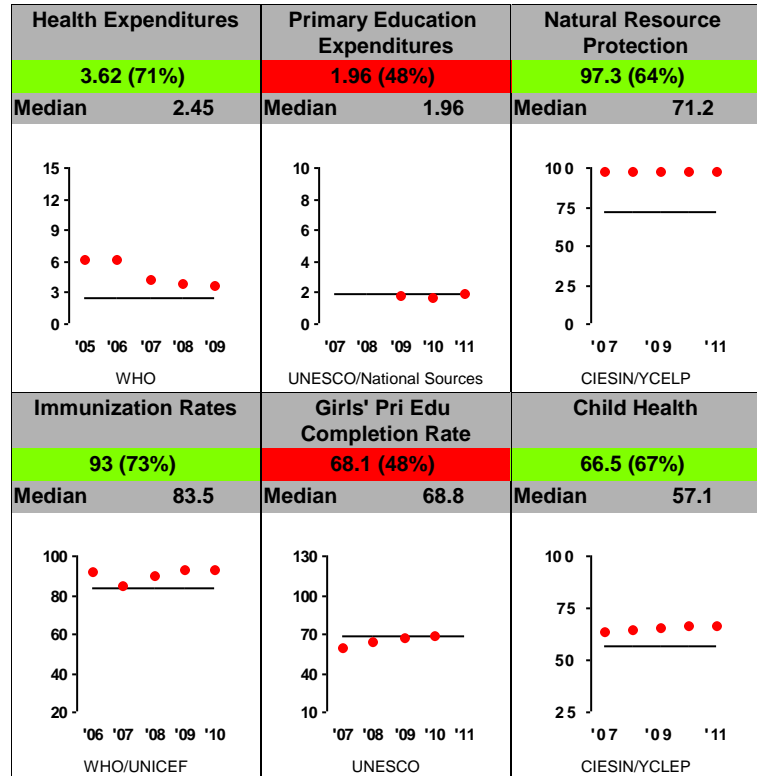

Malawi FY12

Population: 15,879,000
 GNI/Cap: \$330 (LIC)

Control of Corruption
 Democratic Rights
 Pass Half Overall

Economic Freedom

Investing In People

Ruling Justly

For more information regarding the Millennium Challenge Account Selection Process and these indicators, please consult MCC's website: www.mcc.gov/selection