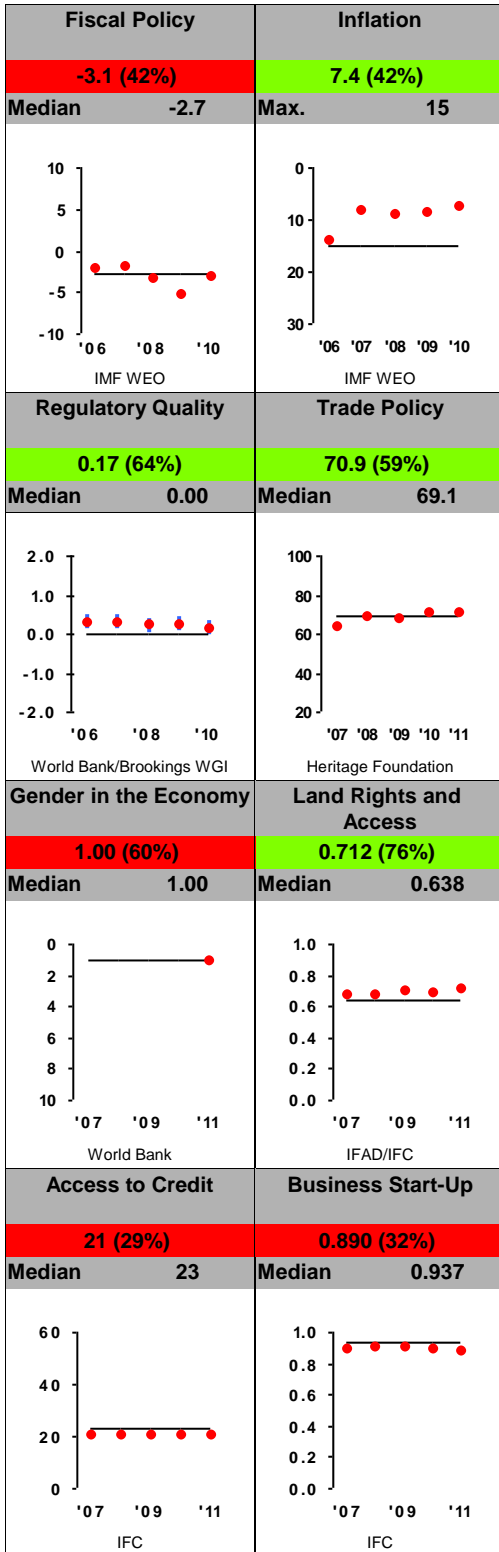

Malawi FY12

Population: 15,879,000
 GNI/Cap: \$330 (LIC)

Control of Corruption
 Democratic Rights
 Pass Half Overall

Economic Freedom

Investing In People

Ruling Justly

For more information regarding the Millennium Challenge Account Selection Process and these indicators, please consult MCC's website: www.mcc.gov/selection