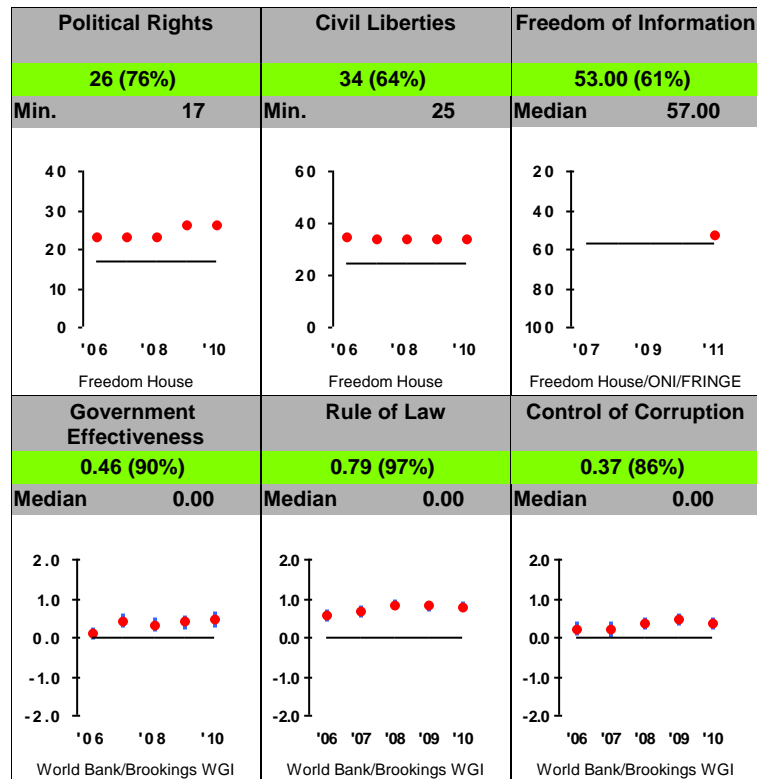

Malawi FY12

Population: 15,879,000
 GNI/Cap: \$330 (LIC)

Control of Corruption
 Democratic Rights
 Pass Half Overall

Economic Freedom

Investing In People

Ruling Justly

For more information regarding the Millennium Challenge Account Selection Process and these indicators, please consult MCC's website: www.mcc.gov/selection